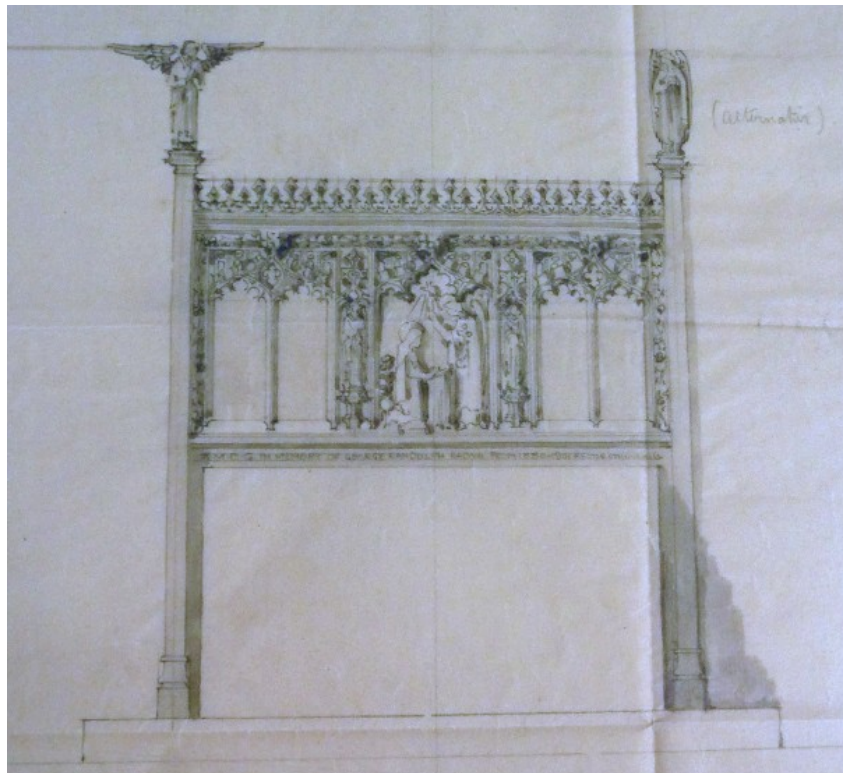

*Memorial Plaque in the Parish Church
St Mary the Virgin, Calstone Wellington*

G.R. Hadow, d 1901

Memorial Reredos 1922

Located above the Altar, the inscription runs along the lower edge

**TO THE GLORY OF GOD AND IN MEMORY OF GEORGE RANDOLPH HADOW RECTOR
OF CALSTONE AND BLACKLAND 1880 - 1901**

The illustration above, which accompanied the Petition for a Faculty, shows two alternative designs for the angels capping the posts.

In a letter of 19th June 1922 to Mr Bigg, the Diocesan Registrar, Mrs Hadow, the donor, widow of G.R. Hadow added:

“P.S. We have told Mr Ponting (Diocesan Architect) that we prefer S. Anne & S. Elizabeth in the niches, & the Angels on the pillars with wings folded.”

Photo and information above sourced from Wiltshire & Swindon Archives' Diocesan Registry records and included by permission of the Salisbury Diocesan Registry