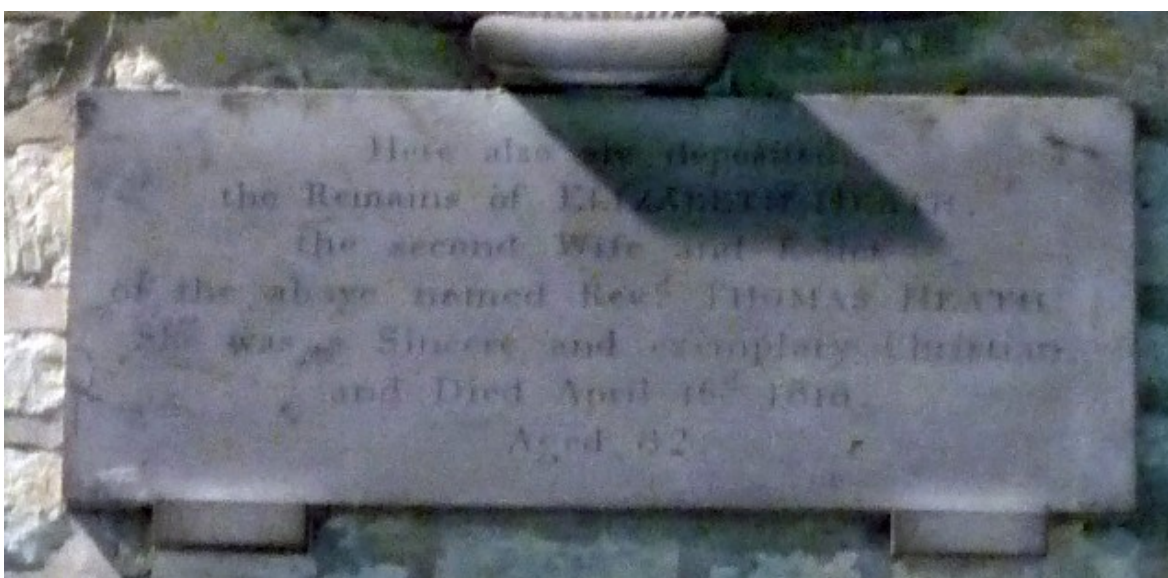

*Memorial Plaque in the Parish Church
St Mary the Virgin Calstone Wellington*

**Elizabeth Hale
Memorial, 1818**

Located on the North wall of the Chancel, immediately beneath the Heath and Hale Family memorial

**Here also are deposited
the remains of ELIZABETH HEATH
the second Wife and Relict
of the above named Rev^d THOMAS HEATH
She was a sincere and exemplary Christian,
And Died April 16th 1818
Aged 82**

The Heath, Hale and Macdonald Memorials are located together on the Chancel North wall, as shown below

Top: Heath and Hale Family

Middle: Elizabeth Hale

Bottom (left): commemorating Elizabeth Macdonald East Window

Bottom (middle): William Maurice Macdonald

Bottom (right): Elizabeth Macdonald