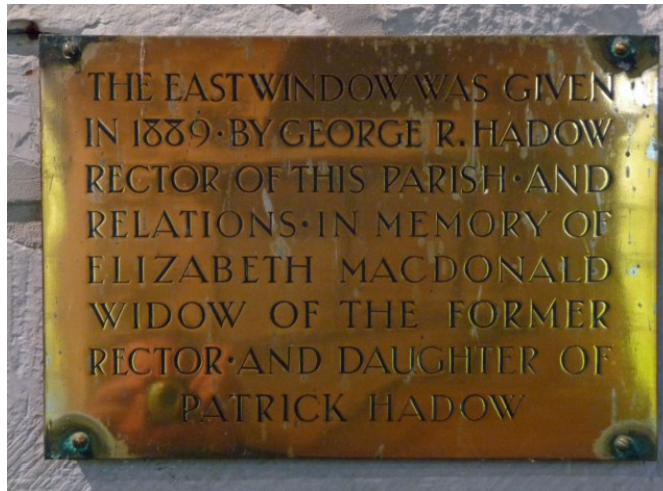

*Memorial Plaque in the Parish Church
St Mary the Virgin Calstone Wellington*

**Elizabeth Macdonald
Memorial East Window 1889 and Plaque**

Located on the North wall of the Chancel

**THE EAST WINDOW WAS GIVEN
IN 1889 . BY GEORGE R. HADOW
RECTOR OF THIS PARISH . AND
RELATIONS . IN MEMORY OF
ELIZABETH MACDONALD
WIDOW OF THE FORMER
RECTOR . AND DAUGHTER OF
PATRICK HADOW**