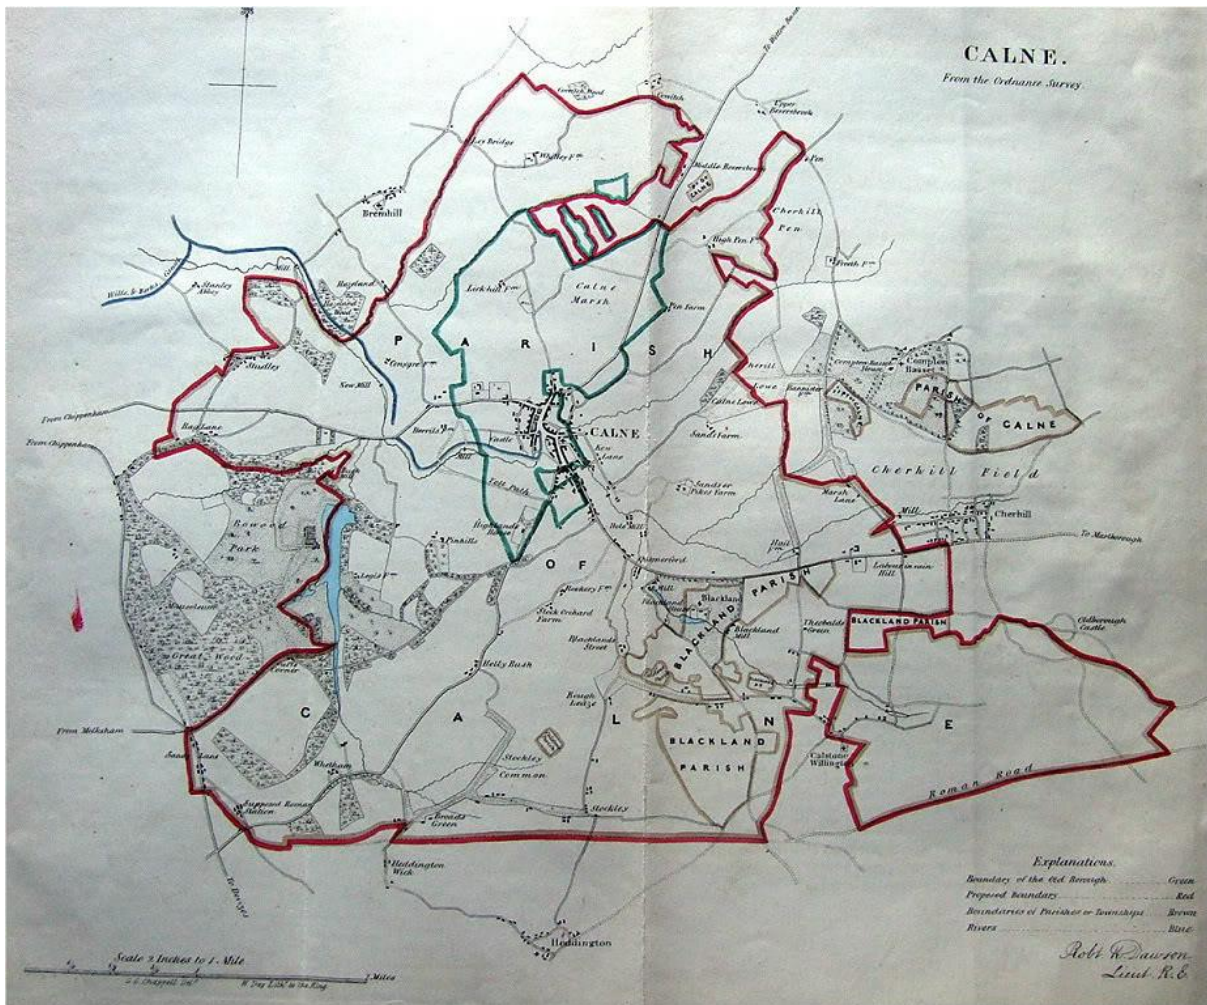

Map of the Proposed Extended Borough of Calne

Date Uncertain

The green line boundary shows the parish as it was and the red line boundary shows the parish as proposed.