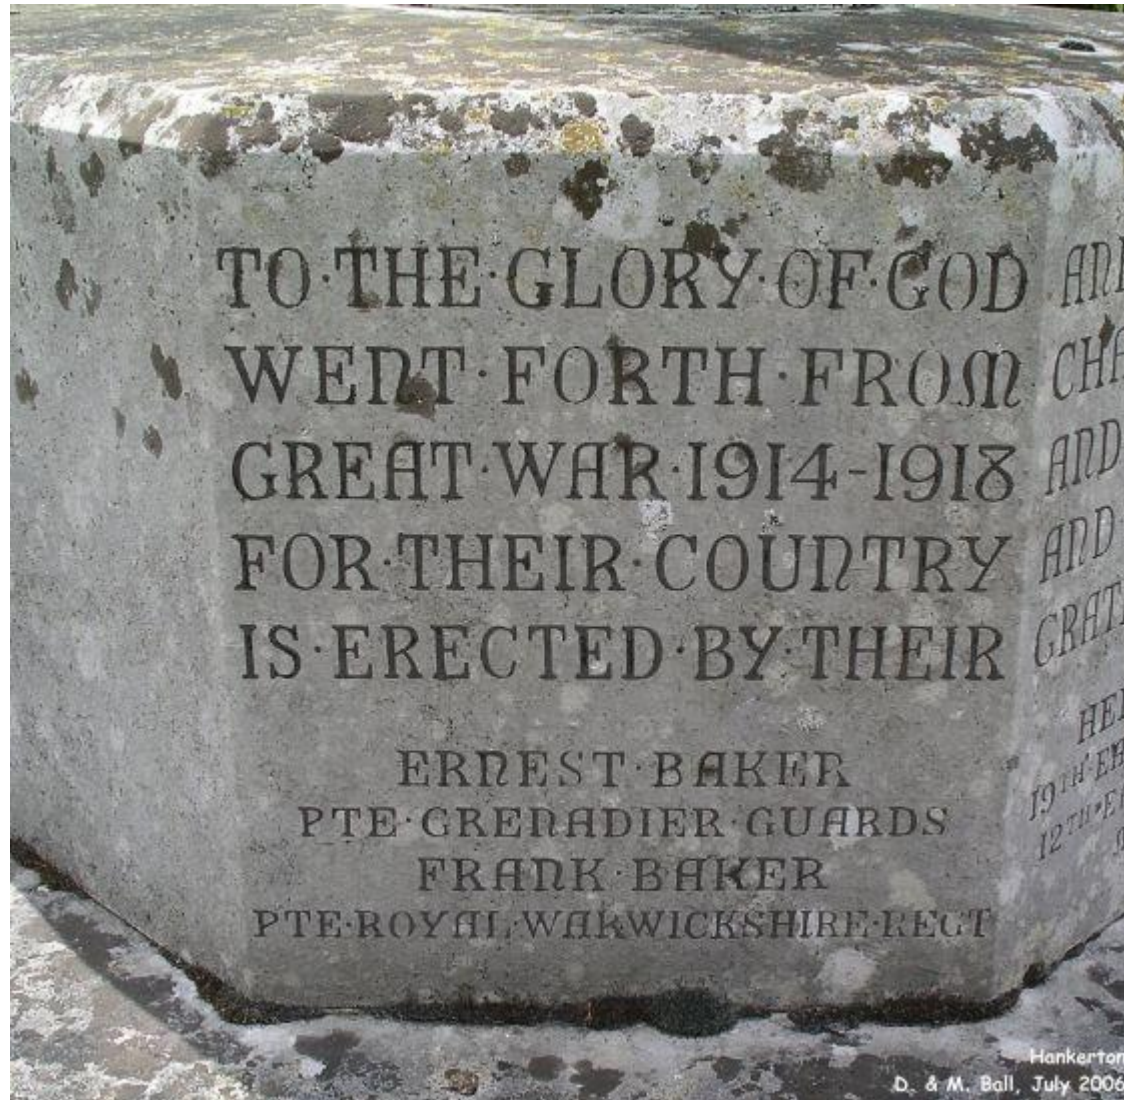

WWI Casualty

Private, Ernest Baker

Surname	Given Names	Rank	Number	Regiment	Attachment	Date of Death		Age at Death	
						Year	Date		
Baker	Ernest	Private	28423	Grenadier Guards	2nd Battalion	1918	12-Apr	27	
Date of Birth									
Date of Birth		Place of Birth	Father		Mother		Baptised		
Year	Date		Surname	Given Names	Maiden Name	Given Names	Year	Date	Place
1891	31-Mar	Charlton (Malmesbury)	Baker	George	Woodward	Ellen	1891	14-Jun	St. John the Baptist, Charlton (Malmesbury)
Census Information									
Year	Surname	Given Names	Status	Age	Occupation	Place of Birth	Relationship to Head		
Pond Lodge, Charlton Common, Charlton (Malmesbury)									

Feet	Inches			Colour						
Next of Kin										
Surname	Given Names	Status	Relationship	Abode						
Baker	Ellen		Mother	Pond Lodge, Charlton, Malmesbury						
Details of Death										
Date of Death		Cause of Death	Theatre of War	Ships Name	War Gratuity Paid Weekly					Recipient
Year	Date				Year	Date	£	s.	d.	
1918	12-Apr	Died of wounds	Flanders & France		1918	15-Oct		3	6	Ellen Baker, Mother
Grave Location										
Cemetery							Plot Number			
La Kreule Military Cemetery, Hazebrouck, Nord, France							I. C. 33			
War Memorials and Commemorations										
Memorial Name and Location							Panel Number			
Charlton (Malmesbury) War Memorial, Charlton										
Other Significant Information										
Elder brother Frank Baker died on the 12th September 1916 whilst on active service.										